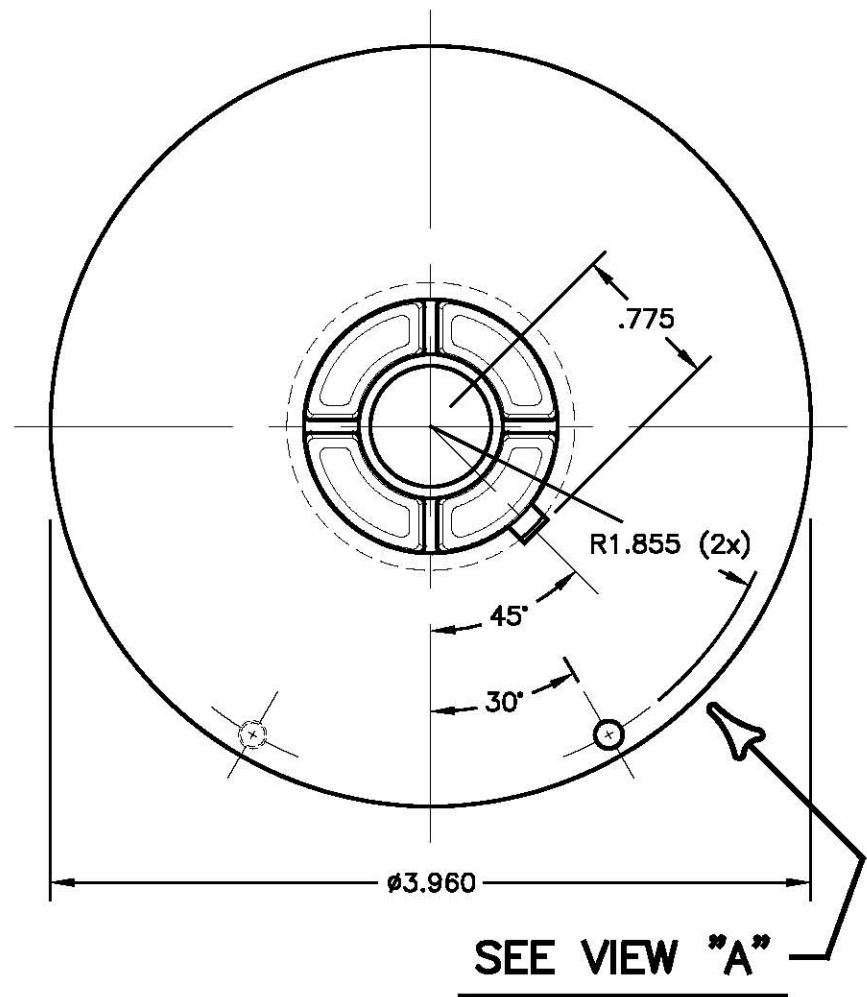

**VIEW "A"**

	87 CENTER STREET CHATHAM, NY 12037
	A DIVISION OF SONOCO PRODUCTS CO.
<p><b>∅4" x 1.5" x ∅1.5"</b></p> <p><b>1 lb. WELDING WIRE SPOOL</b></p>	