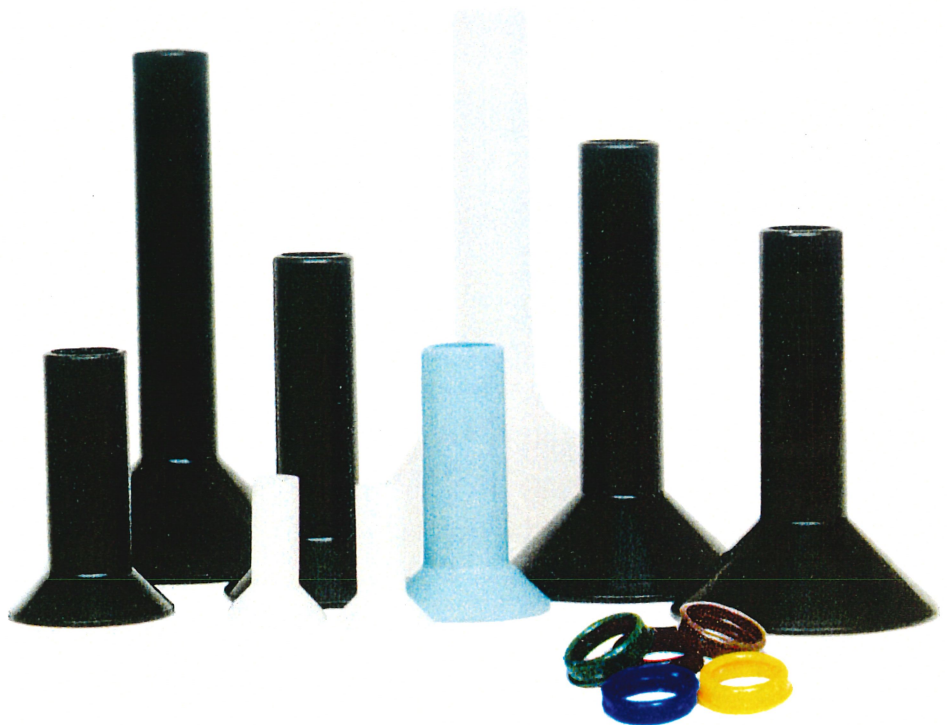

Single Head Spools

Since 1953, Crellin, Inc. has served the textile industry with a full line of single head spools.

Standard wall single head spools are offered in medium impact polystyrene and ABS in natural and colors. Heavy walled spools are manufactured in polypropylene.

Color coding rings, which can be press fit into the top of the spools, are available in thirteen different colors reducing the need for large spool inventories.

The Standard wall barrel surface is knurled. The Heavy wall barrel surface is embossed and may be knurled if needed.

www.sonococrellin.com

Crellin Spool Designation **Base Diameter (in.)** **Barrel Length (in.)** **Approx. Capacity of Thread (ounces.)**

Standard Barrel

250 x 270	2.50	2.700	
300 x 270	3.00	2.700	
325 x 270	3.25	2.700	
250 x 325	2.50	3.250	4
275 x 325	2.75	3.250	
250 x 425	2.50	4.250	
275 x 425	2.75	4.250	
300 x 425	3.00	4.250	8
325 x 425	3.25	4.250	
350 x 425	3.50	4.250	
375 x 425	3.75	4.250	
400 x 425	4.00	4.250	16
425 x 425	4.25	4.250	
450 x 425	4.50	4.250	
325 x 538	3.25	5.375	
350 x 538	3.50	5.375	
375 x 538	3.75	5.375	
400 x 538	4.00	5.375	24
425 x 538	4.25	5.375	
400 x 638	4.00	6.516	
425 x 638	4.25	6.375	
450 x 638	4.50	6.375	